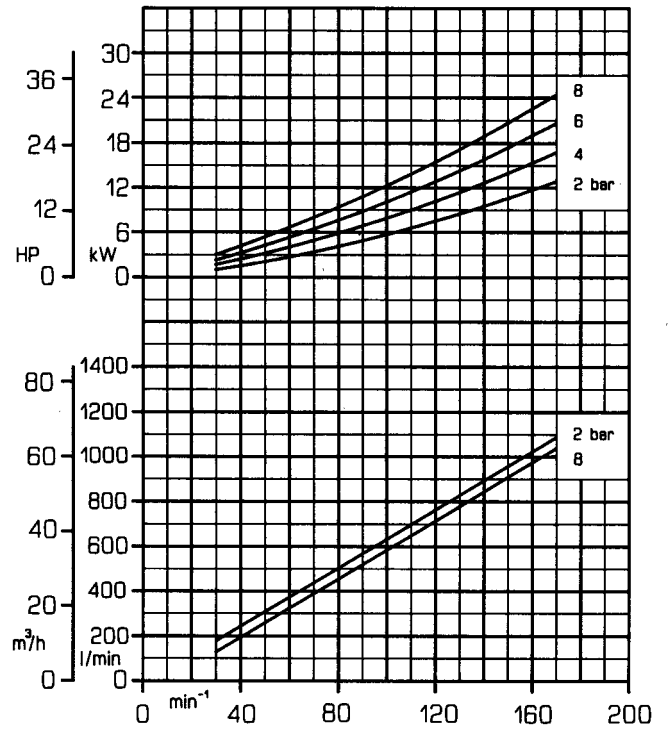

Viscosity range: from 20 to 600 mm²/s
 Displacement: 6,500 litres

Viscosity: 20 mm²/s (cSt)

Viscosity: 60 mm²/s (cSt)

Viscosity: 200 mm²/s (cSt)

Viscosity: 600 mm²/s (cSt)

Viscosity range: from 2000 to 60.000 mm²/s
 Displacement: 6,500 litres

Viscosity: 2000 mm²/s (cSt)

Viscosity: 6000 mm²/s (cSt)

Viscosity: 20000 mm²/s (cSt)

Viscosity: 60000 mm²/s (cSt)