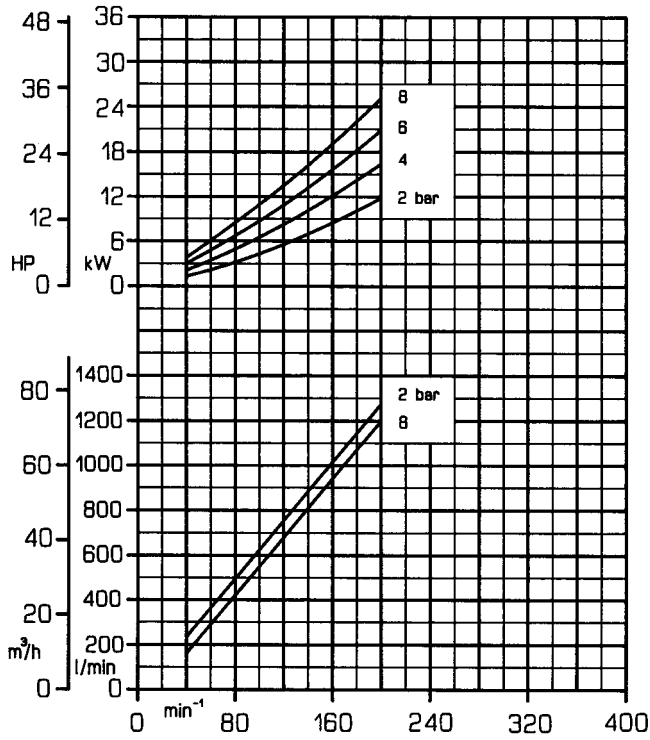

Viscosity range: from 20 to 600 mm²/s
 Displacement: 6,500 litres

Viscosity: 20 mm²/s (cSt)

Viscosity: 60 mm²/s (cSt)

Viscosity: 200 mm²/s (cSt)

Viscosity: 600 mm²/s (cSt)

Viscosity range: from 2000 to 60.000 mm²/s
 Displacement: 6,500 litres

Viscosity: 2000 mm²/s (cSt)

Viscosity: 6000 mm²/s (cSt)

Viscosity: 20000 mm²/s (cSt)

Viscosity: 60000 mm²/s (cSt)