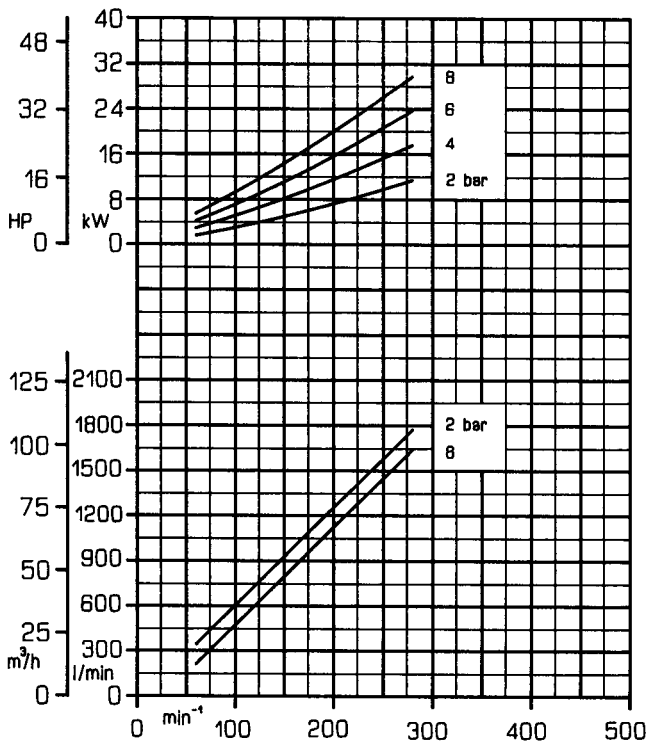

Viscosity range: from 20 to 600 mm²/s
 Displacement: 6,500 litres

Viscosity: 20 mm²/s (cSt)

Viscosity: 60 mm²/s (cSt)

Viscosity: 200 mm²/s (cSt)

Viscosity: 600 mm²/s (cSt)

Viscosity range: from 2000 to 60.000 mm²/s
 Displacement: 6,500 litres

Viscosity: 2000 mm²/s (cSt)

Viscosity: 6000 mm²/s (cSt)

Viscosity: 20000 mm²/s (cSt)

Viscosity: 60000 mm²/s (cSt)