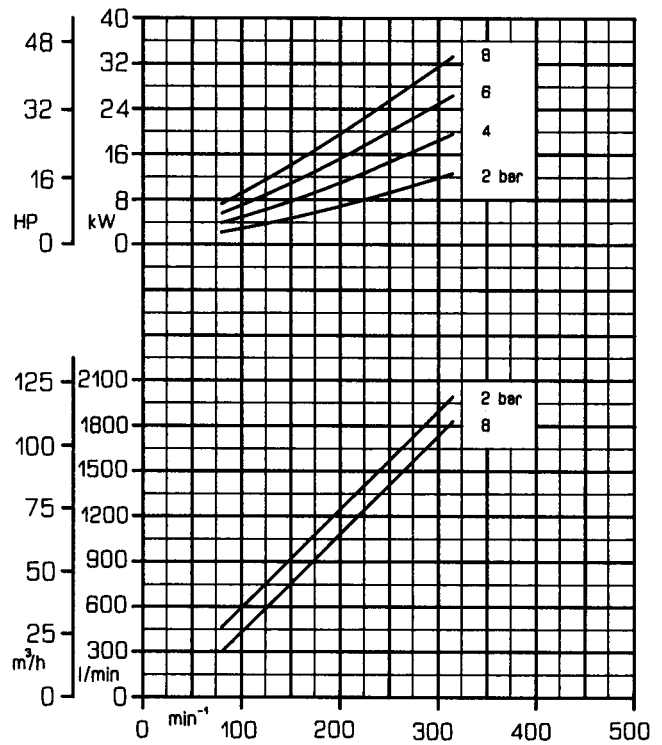

Viscosity range: from 20 to 600 mm²/s
 Displacement: 6,500 litres

Viscosity: 20 mm²/s (cSt)

Viscosity: 60 mm²/s (cSt)

Viscosity: 200 mm²/s (cSt)

Viscosity: 600 mm²/s (cSt)

Viscosity range: from 2000 to 60.000 mm²/s
 Displacement: 6,500 litres

Viscosity: 2000 mm²/s (cSt)

Viscosity: 6000 mm²/s (cSt)

Viscosity: 20000 mm²/s (cSt)

Viscosity: 60000 mm²/s (cSt)