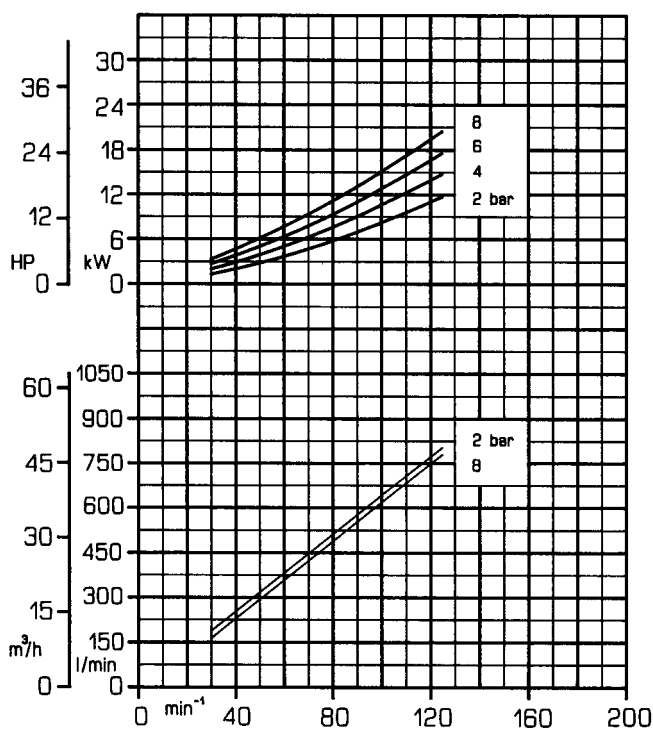

Viscosity range: from 20 to 600 mm²/s
 Displacement: 6,500 litres

Viscosity: 20 mm²/s (cSt)

Viscosity: 60 mm²/s (cSt)

Viscosity: 200 mm²/s (cSt)

Viscosity: 600 mm²/s (cSt)

Viscosity range: from 2000 to 60.000 mm²/s
 Displacement: 6,500 litres

Viscosity: 2000 mm²/s (cSt)

Viscosity: 6000 mm²/s (cSt)

Viscosity: 20000 mm²/s (cSt)

Viscosity: 60000 mm²/s (cSt)