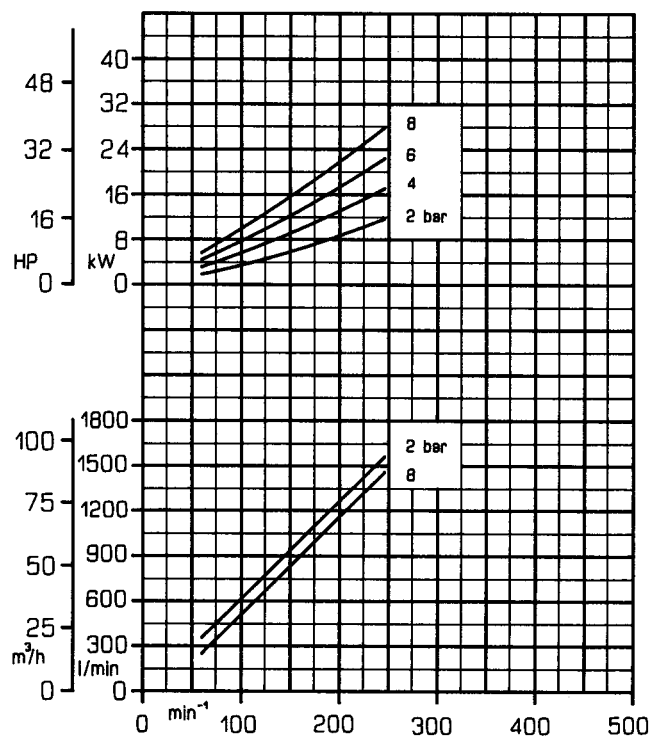

Viscosity range: from 20 to 600 mm²/s
 Displacement: 6,500 litres

Viscosity: 20 mm²/s (cSt)

Viscosity: 60 mm²/s (cSt)

Viscosity: 200 mm²/s (cSt)

Viscosity: 600 mm²/s (cSt)

Viscosity range: from 2000 to 60.000 mm²/s
 Displacement: 6,500 litres

Viscosity: 2000 mm²/s (cSt)

Viscosity: 6000 mm²/s (cSt)

Viscosity: 20000 mm²/s (cSt)

Viscosity: 60000 mm²/s (cSt)