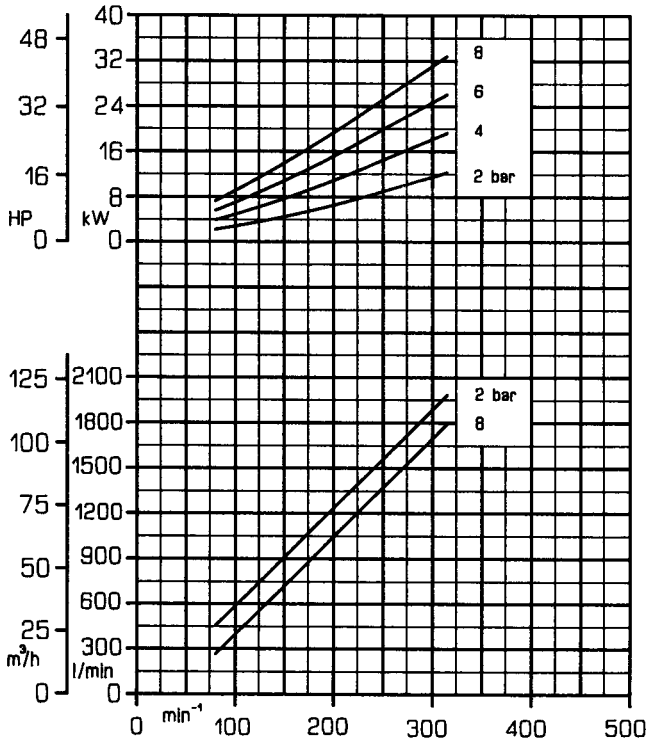

Viscosity range: from 20 to 600 mm²/s
 Displacement: 6,500 litres

Viscosity: 20 mm²/s (cSt)

Viscosity: 60 mm²/s (cSt)

Viscosity: 200 mm²/s (cSt)

Viscosity: 600 mm²/s (cSt)

Viscosity range: from 2000 to 60.000 mm²/s
 Displacement: 6,500 litres

Viscosity: 2000 mm²/s (cSt)

Viscosity: 6000 mm²/s (cSt)

Viscosity: 20000 mm²/s (cSt)

Viscosity: 60000 mm²/s (cSt)